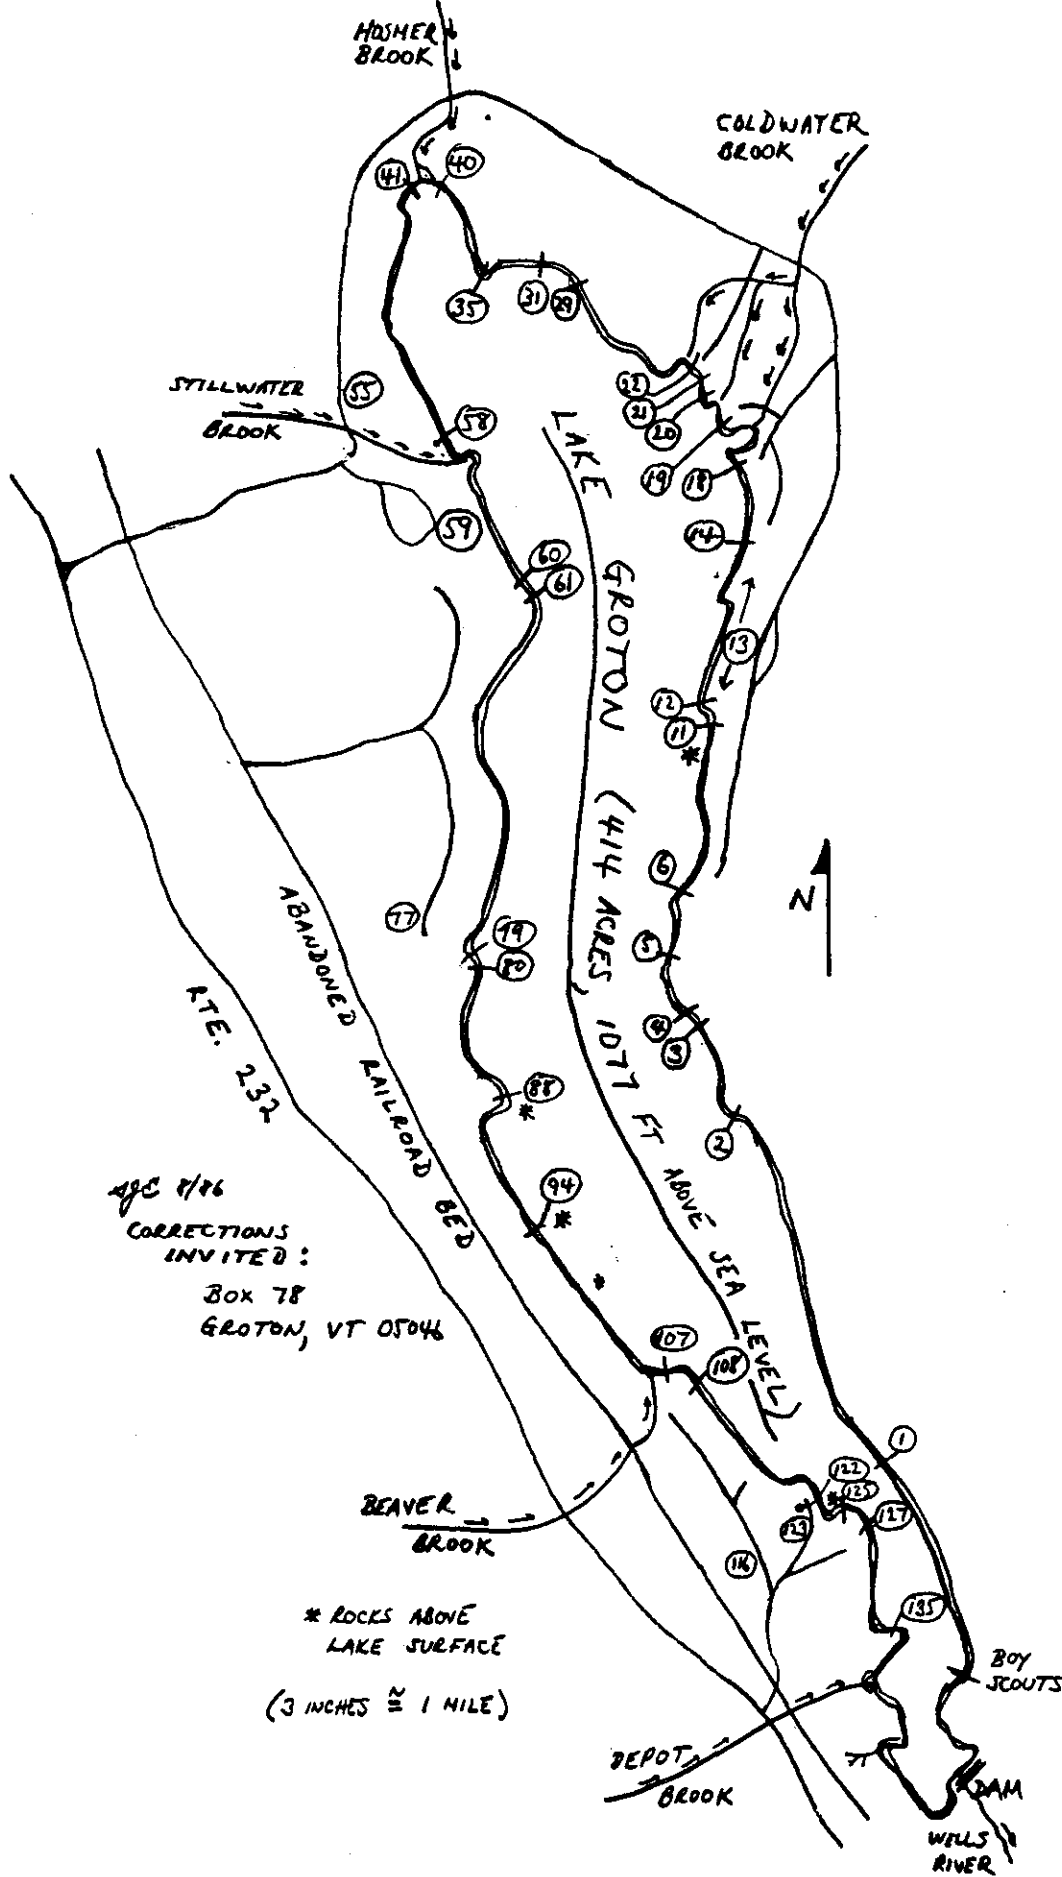

AGE 1/86
 CORRECTIONS
 INVITED:
 BOX 78
 GROTON, VT 05046

* ROCKS ABOVE
 LAKE SURFACE
 (3 INCHES ≈ 1 MILE)